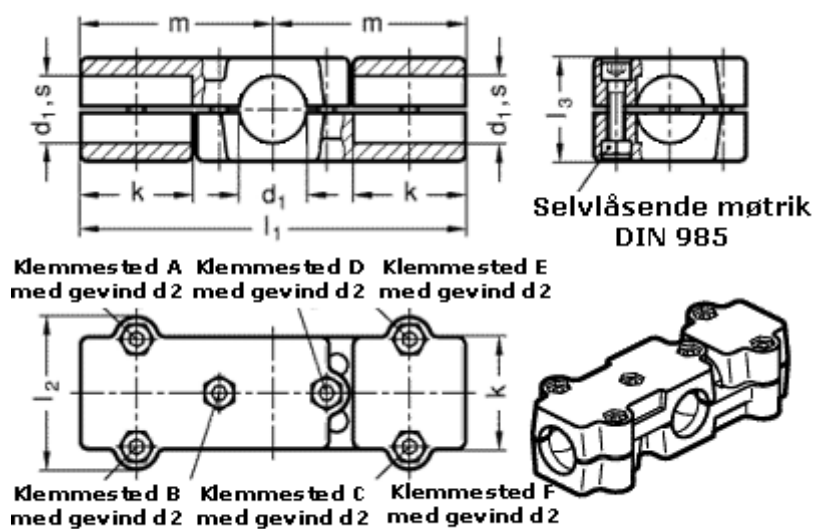

Article number: 20195B25502SW

Description: E+G double T-angel clamps  
GN 195-B25-50-2-SW

## Measures

d1 = B 25

d2 = M8

k = 50

l1 = 172

l2 = 68

l3 = 46

m = 86